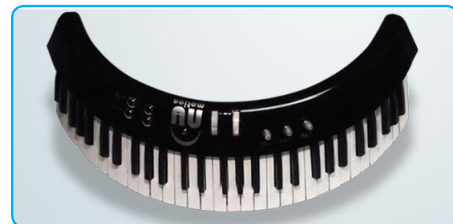

A real revolution !

REVO 1

At last! A keyboard designed to enhance musical expression and the pleasure of travelling on the stage and even circulate through the audience. The keyboard player can share his musical expression with everyone.

The integrated MIDI communication system, generally simplifies the use of the keyboard. This system gives great freedom of movement to the keyboard player for all kinds of shows.

Thanks to its ergonomic hub/support, the keyboard player is free in its movement and play positioning : 360 ° rotation, revolution control, adjustment of remoteness for the positioning of the hands.

Integrates easily with your existing equipment: traditional keyboards, and sound monitors.

Specifications:

- LCD display
- 4 assignable controller knobs
- Split layer function
- Octaves shift (± 4)
- Transposition by semitones (± 24)
- Rechargeable Batteries with 4 hours autonomy

A sleek look, compact and open which leaves all the place to the keyboard player towards the audience and which gives him the freedom of movement on stage and in the audience.

Integrates the control functions required to achieve live performances.